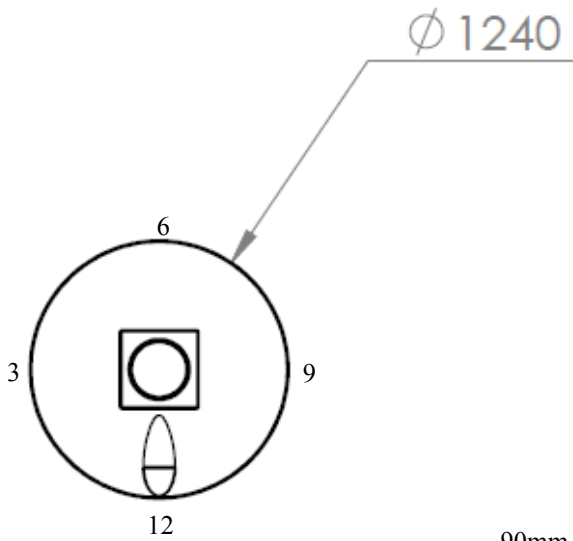

URBAN POLY TANKS

1200 Litre Squat Water Tank

Urban Poly Tanks 1200 litre Squat

Standard 1200 litre Squat tank fit out consist of:
300mm Inlet Strainer in centre of dome
90mm Overflow @ 12 with mosquito filter
25mm moulded-in brass tank outlet @ 6

Order form

Distributor Name

Customer Details

Standard fit out YES NO

Colour

90mm Overflow @ 12

300mm leaf strainer

25mm brass outlets @ 6