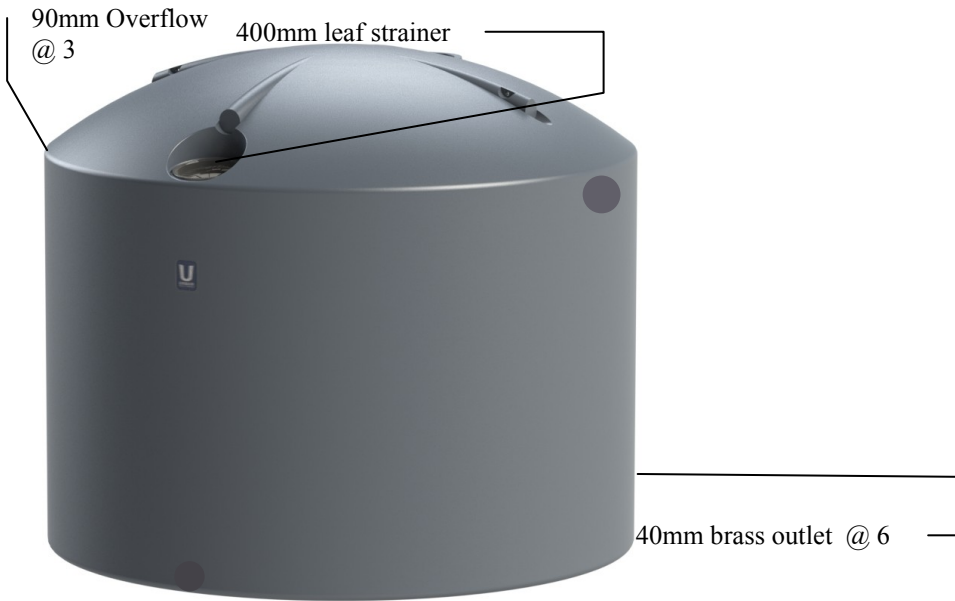

URBAN POLY TANKS

22,700 Litre Water Tank

Urban Poly Tanks 22700 litre

Standard 22700 litre tank fit out consist of:
400mm Inlet Strainer @ 12
90mm Overflow @ 3 with mosquito filter
40mm brass tank outlet @ 6

Order form

Distributor Name

Customer Details

Standard fit out YES NO

Colour

22,700 ltr

(5000 gal)

www.urbanpolytanks.com.au