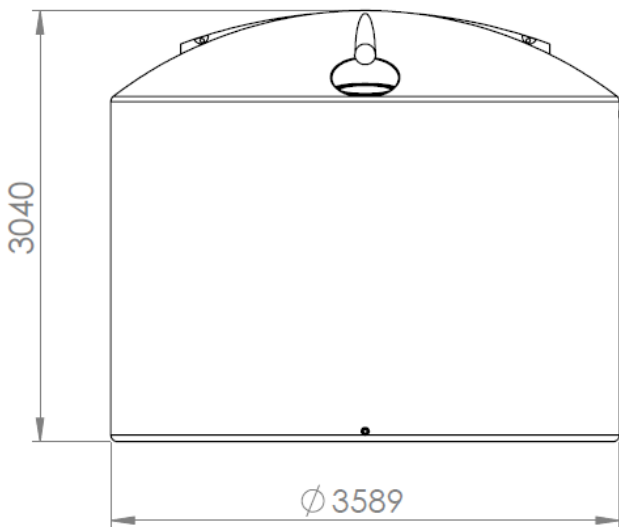

URBAN POLY TANKS

22,700 Litre Water Tank

Urban Poly Tanks 22700 litre

Standard 22700 litre tank fit out consist of:
400mm Inlet Strainer @ 12
90mm Overflow @ 3 with mosquito filter
40mm brass tank outlet @ 6

Order form

Distributor Name

Customer Details

Standard fit out YES NO

Colour

22,700 ltr

(5000 gal)

www.urbanpolytanks.com.au